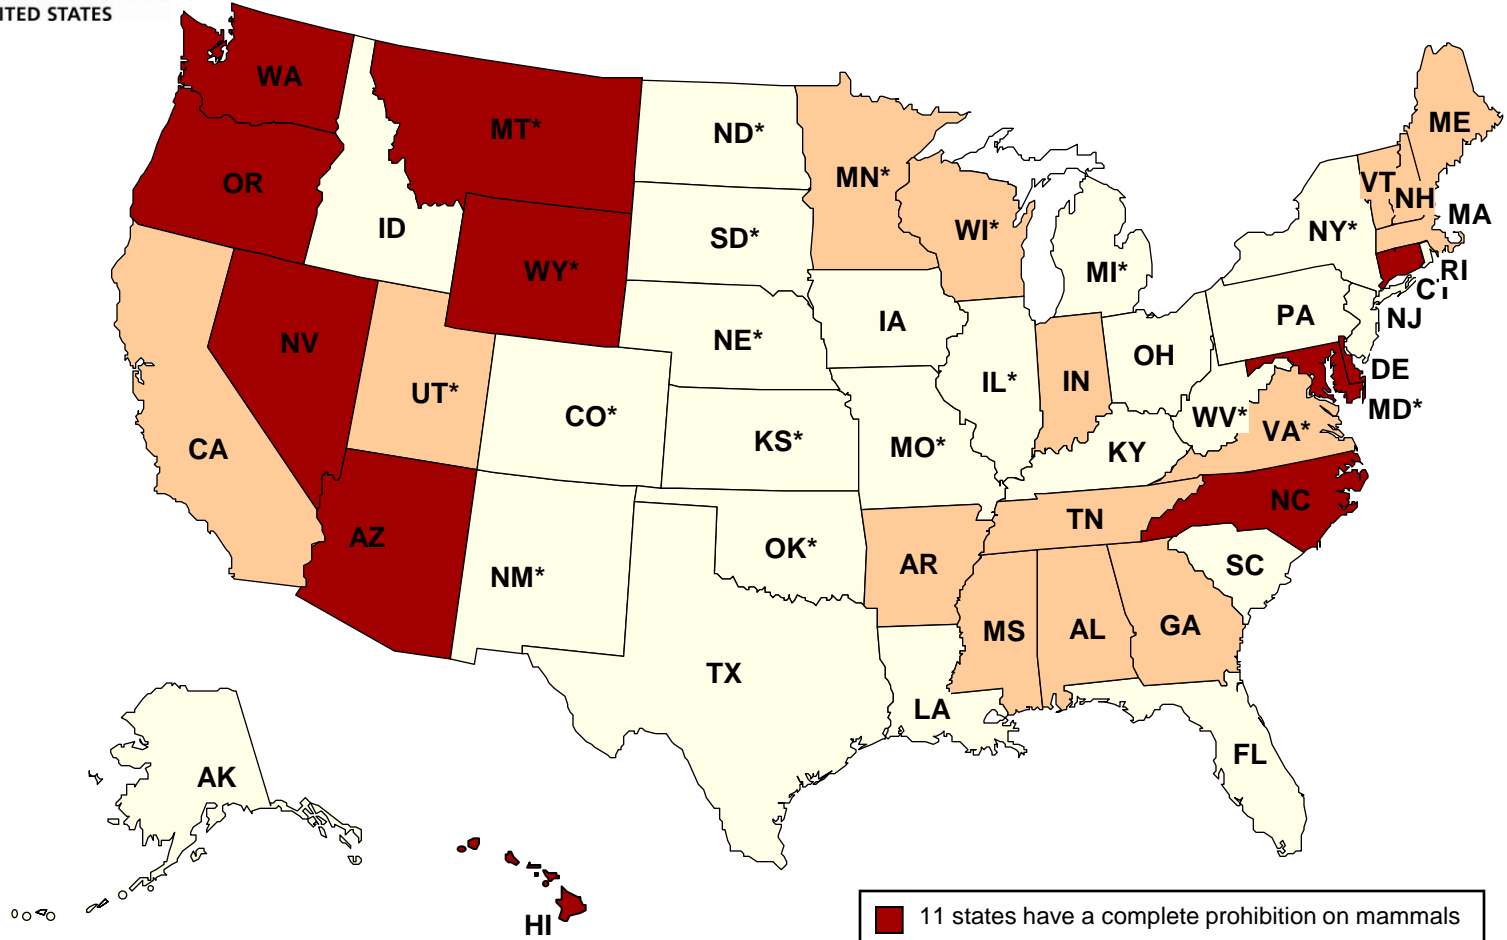

**THE HUMANE SOCIETY**  
OF THE UNITED STATES

# Captive Hunting by State

*Updated June 2011*

\*states with cases of Chronic Wasting Disease

- 11 states have a complete prohibition on mammals
- 15 states have a partial prohibition on mammals
- Unmarked states have no ban