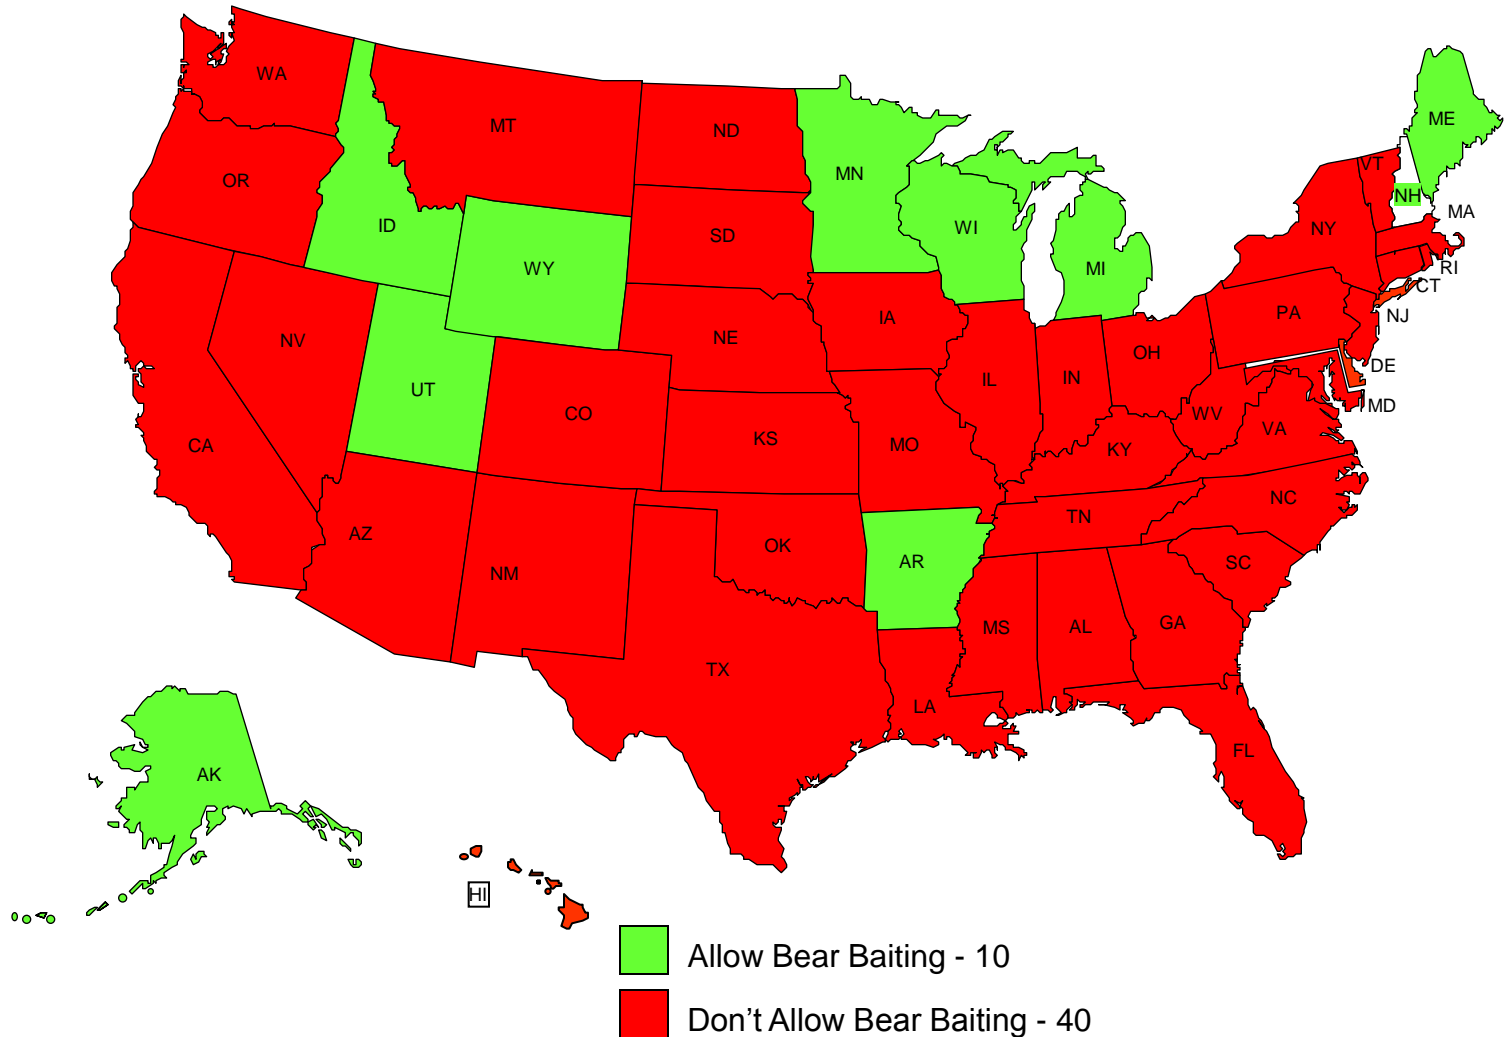

Bear Baiting Map

*

As of July 06