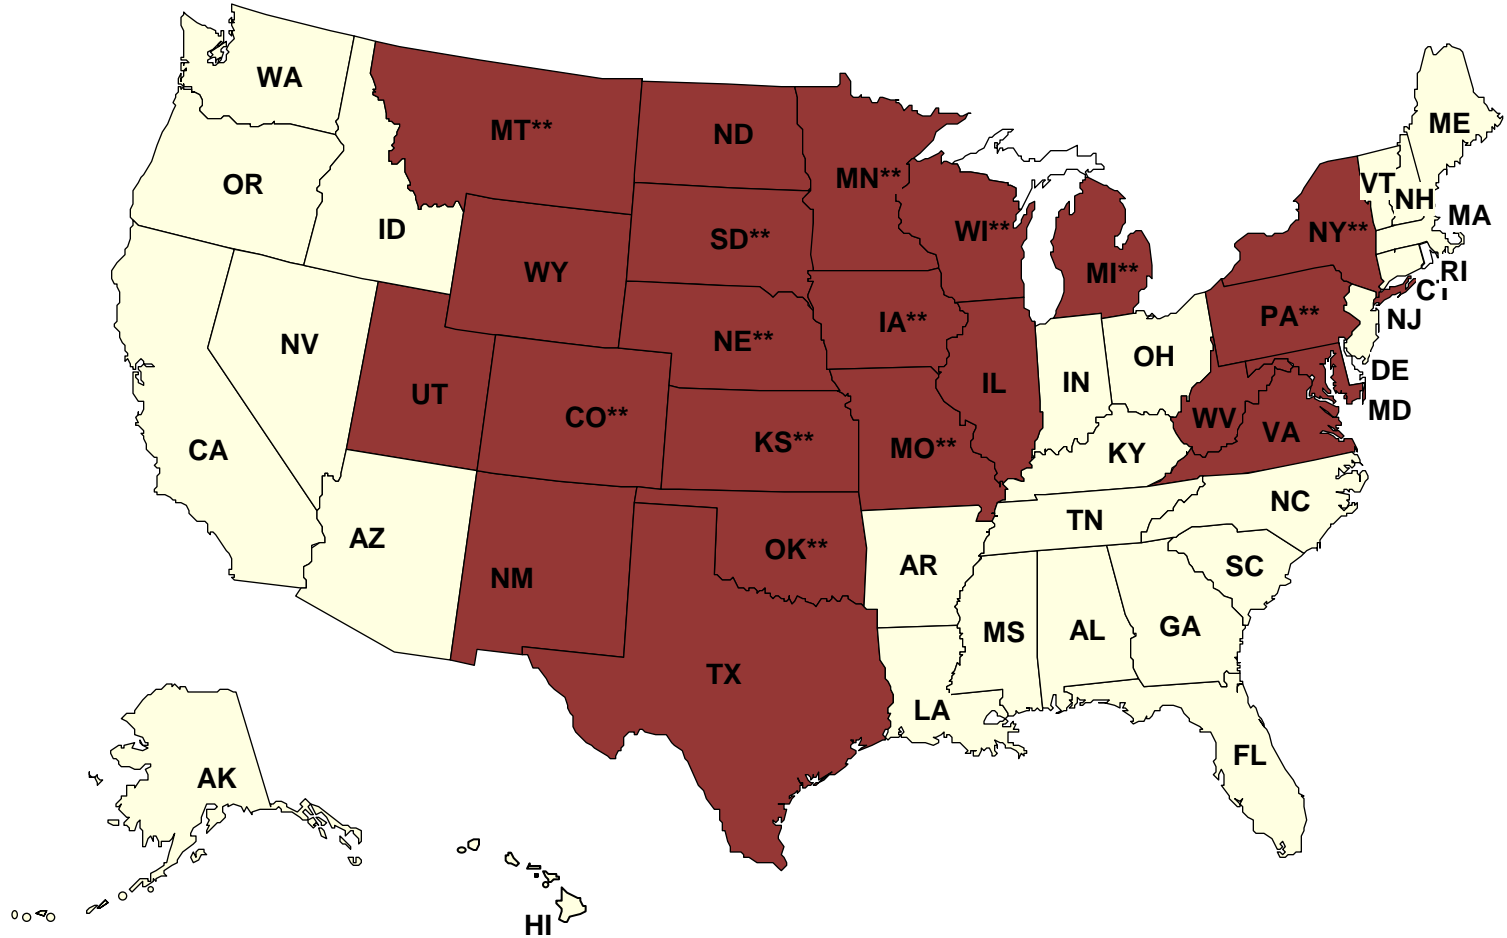

THE HUMANE SOCIETY
OF THE UNITED STATES

CHRONIC WASTING DISEASE BY STATE

UPDATED AUGUST 2012

■ 22 states have reported cases of CWD

** States where CWD has been found in captive populations (13)