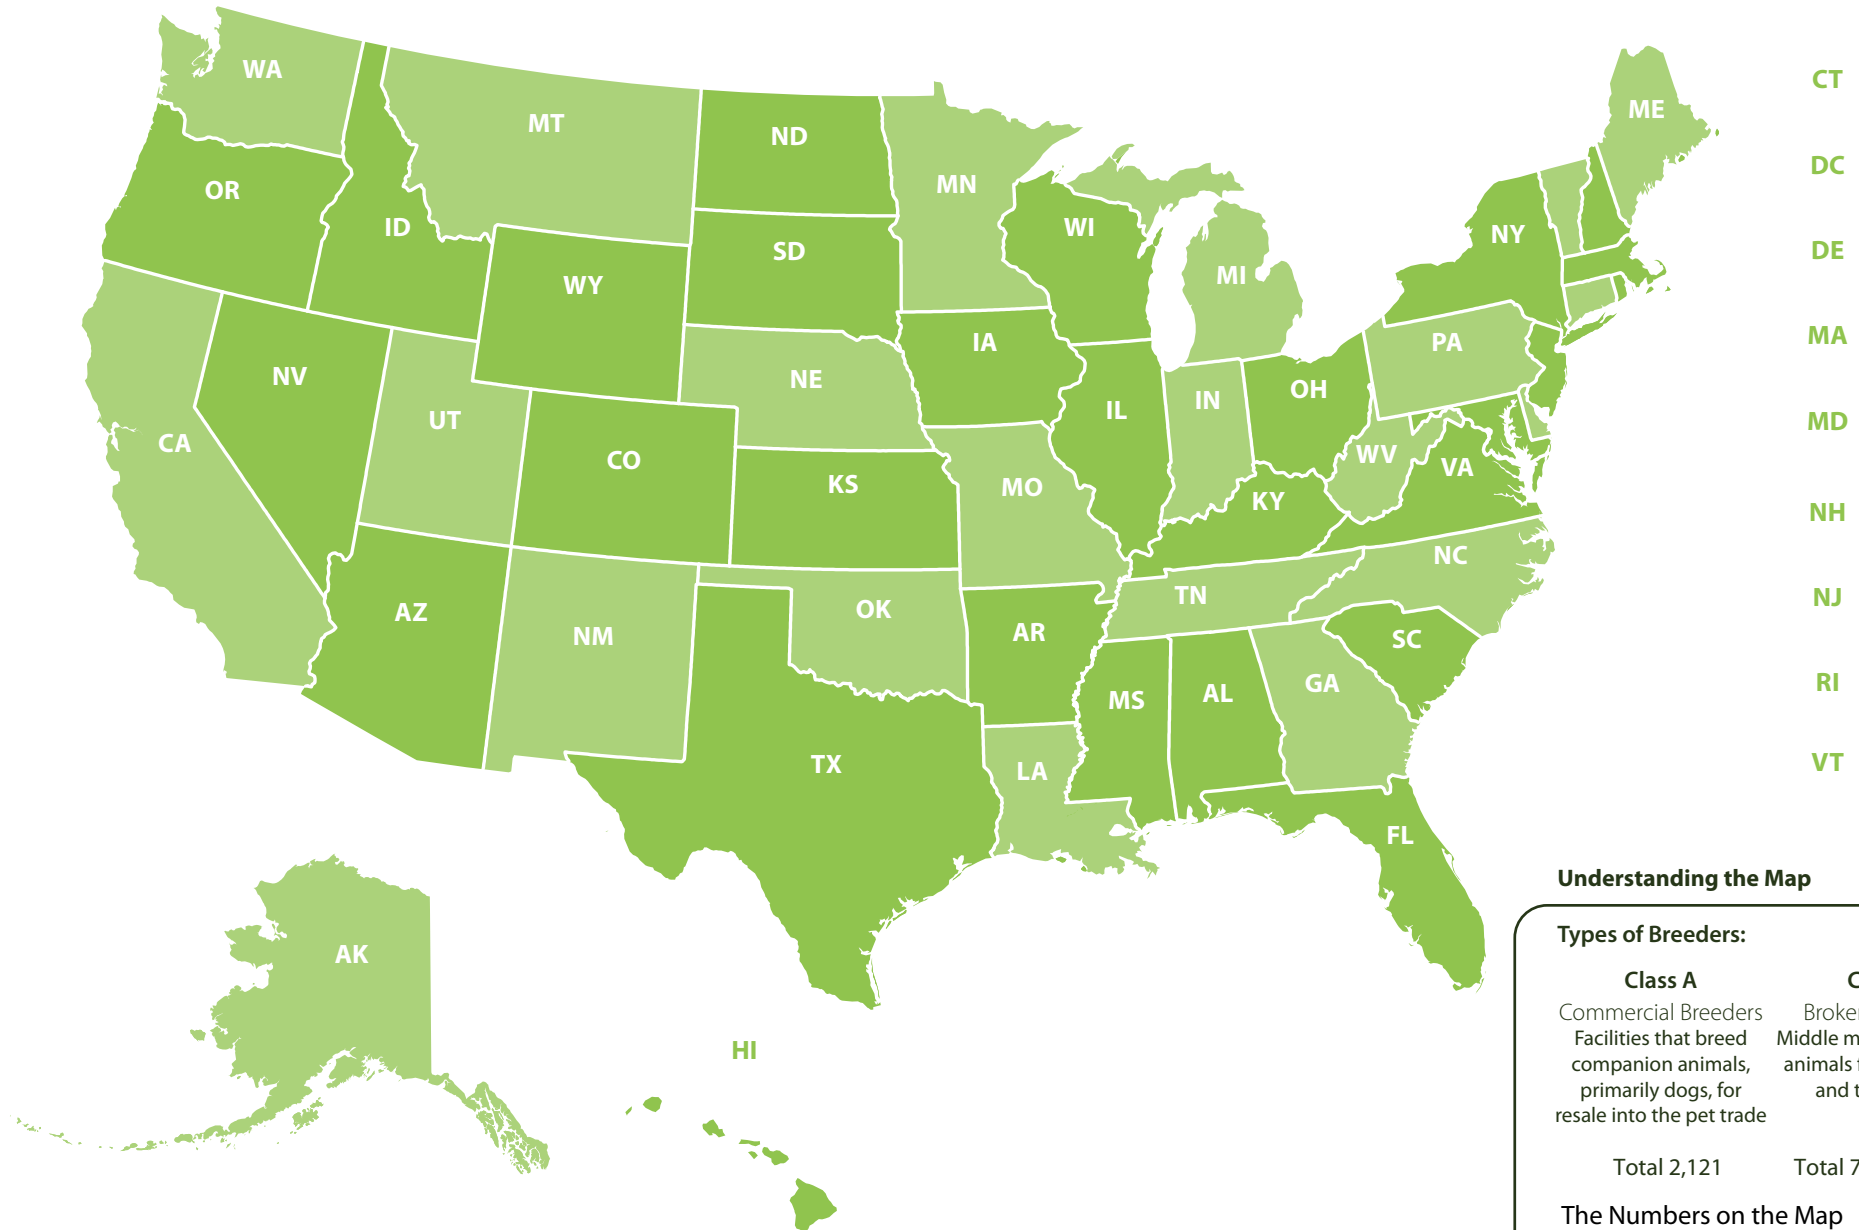

THE HUMANE SOCIETY
OF THE UNITED STATES

Estimate of USDA Licensed Breeders 2014

Based on data published by the United States Department of Agriculture (USDA), January 2014

Understanding the Map

Types of Breeders:

Total 2,121

Total 755

The Numbers on the Map

Class A / Class B