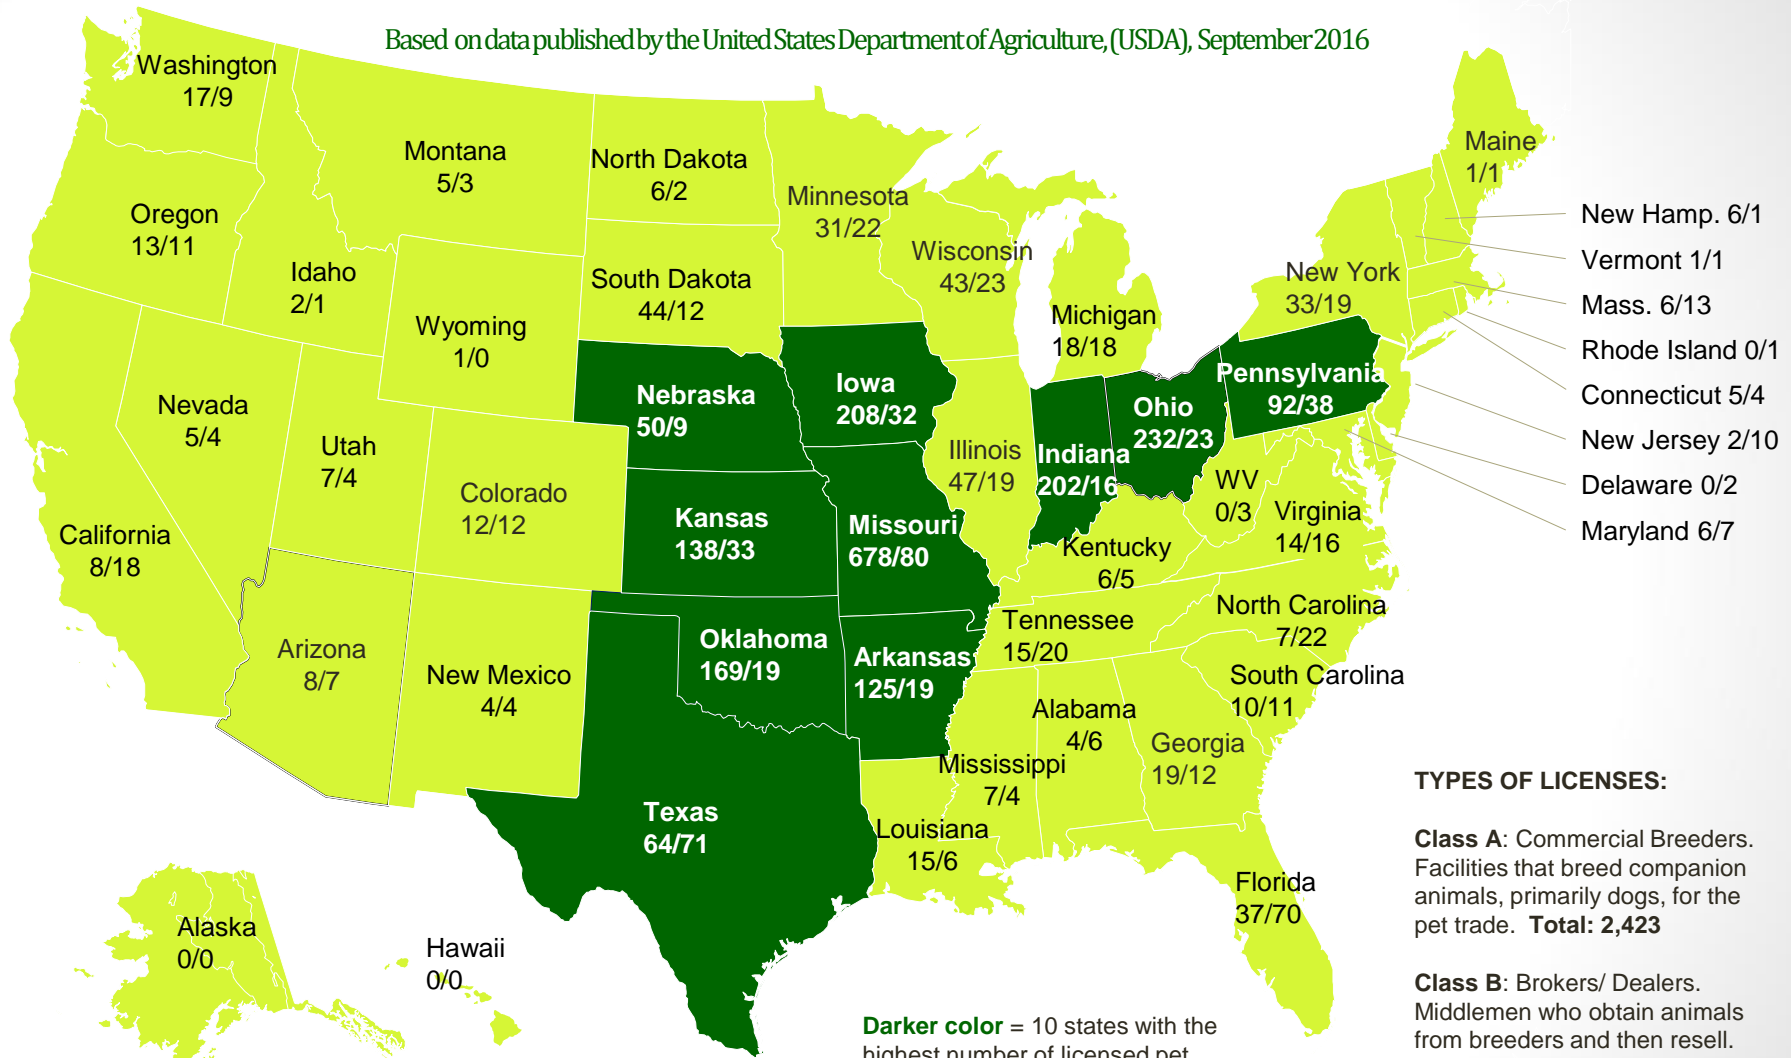

USDA Licensed Pet Breeders

Based on data published by the United States Department of Agriculture, (USDA), September 2016

Darker color = 10 states with the highest number of licensed pet dealers

TYPES OF LICENSES: