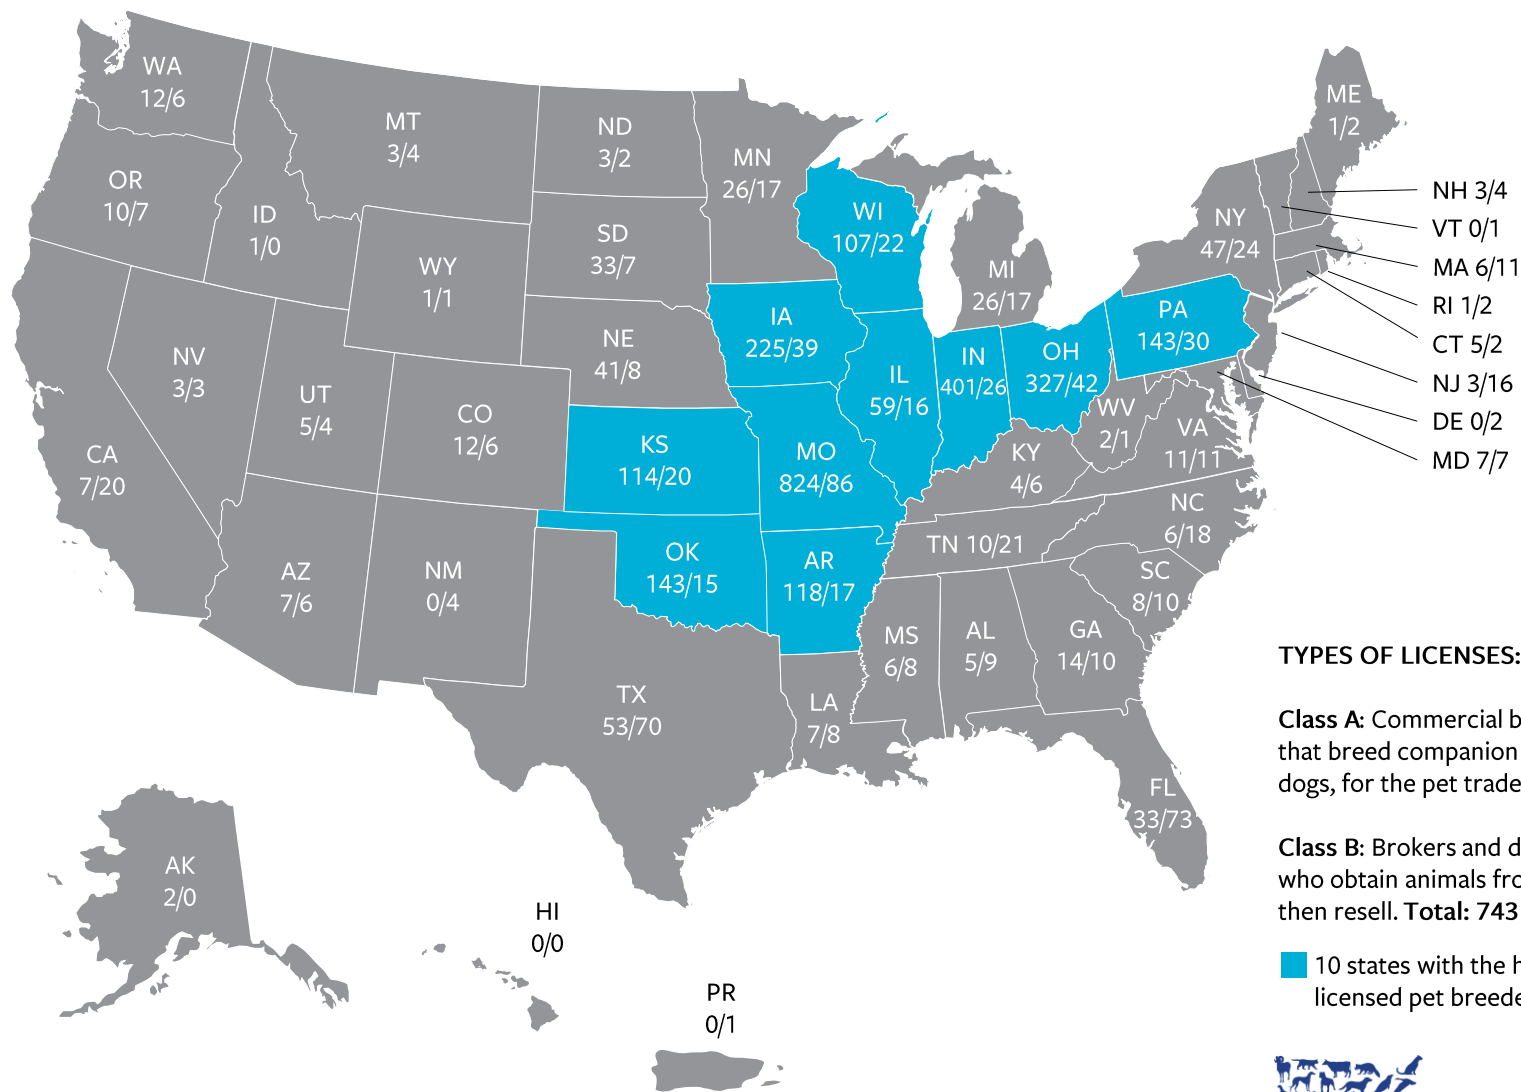

USDA licensed pet breeders

Based on data published by the United States Department of Agriculture (USDA), January 2022

TYPES OF LICENSES: Class A/Class B

Class A: Commercial breeders. Facilities that breed companion animals, primarily dogs, for the pet trade. **Total: 2885**

Class B: Brokers and dealers. Middlemen who obtain animals from breeders and then resell. **Total: 743**

■ 10 states with the highest number of licensed pet breeders